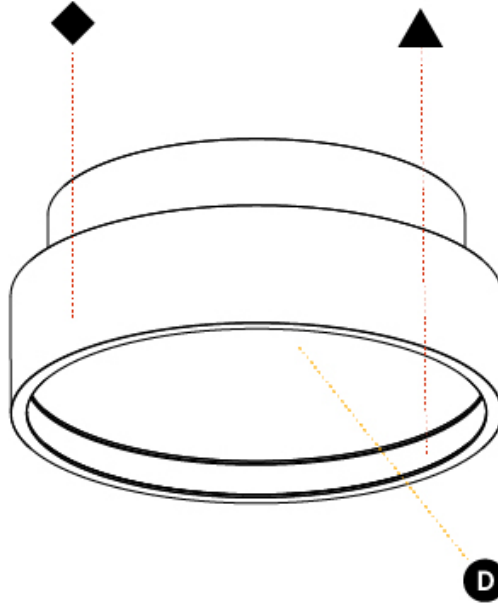

A3D100-

PROJECT

TYPE

SPECIFIER

QUANTITY

DATE